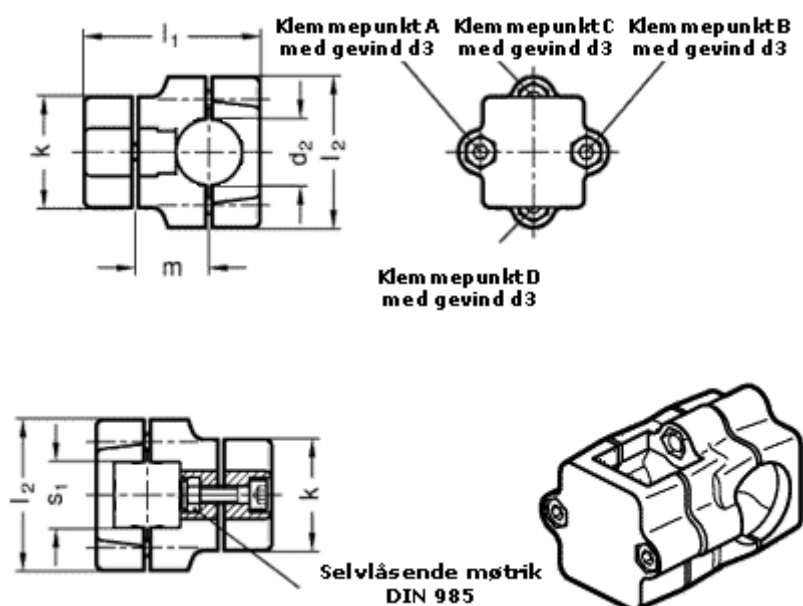

Article number: 20134V30B30602BL  
Description: E+G Two-way Connector  
GN134-V30-B30-60-2-BL

## Measures

Adjustable clamp lever = GN 911-M 8-55 have to be ordred separately

d2	= 30
d3	= M 8
k	= 60
l1	= 109.0
l2	= 79
m	= 50.0
s1	= 30